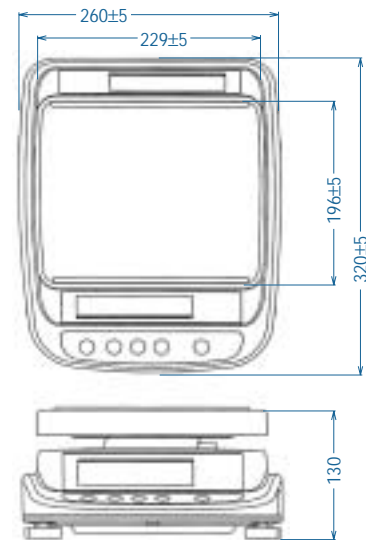

Electronic Digital Scale
Water proof type iPC-WP

iPC-WP will lead you to a water world

iPC-WP... Compact, Portable Scale for Washdown Environments

Features

Durable Construction Equals Quality Performance

Meeting the demands of an IP-65 rating, Ishida's iPC-WP is protected from dust and low pressure water. The stainless steel platter is designed for ease, removal and frequent washing for food and chemical applications. The iPC-WP's sleek design is coupled with accuracy and user friendly operation.

Large Display & Accessible Buttons

The large 25mm LCD panel provides instant weight identification and the optional dual display is ideal for retail applications.

Specifications

Platter size	229 x 196 mm
Capacity and minimum graduation	Multi Interval
	3 kg
	1 g (0 ~ 1.5 kg), 2 g (1.5 ~ 3 kg)
	6 kg
	2 g (0 ~ 3 kg), 5 g (3 ~ 6 kg)
Weighing method	15 kg
	5 g (0 ~ 7.5 kg), 10 g (7.5 ~ 15 kg)
Strain guage load cell	
LCD panel	Six digits (7-segment), character height 25 mm
Display information	6-digit weight, battery enunciator, decimal point, net weight enunciator, stability enunciator, minus sign, and unit of measurement
Power	2 Dry Cell D-Type batteries (up to 500 hours) or AC adapter. (Dry Cell batteries and/or AC adapter are not included) Auto Power Off function (can be set to 60 min., 20 min., or off)
Operational temperature	-5 °C ~ 40 °C
Weight	3.2 kg (excluding batteries)
Approvals	OIML, CE conformity for approval type
Option	AC adapter

Dimensions

unit: mm

Design and specifications are subject to change without notice.

 **ISHIDA**

 **ISHIDA CO., LTD.**

44 SANNO-CHO, SHOGAIN, SAKYO-KU, KYOTO, 606-8392 JAPAN
 PHONE: 81-75-771-4141
 FACSIMILE: 81-75-751-1634
 URL: <http://www.ishidajapan.com>